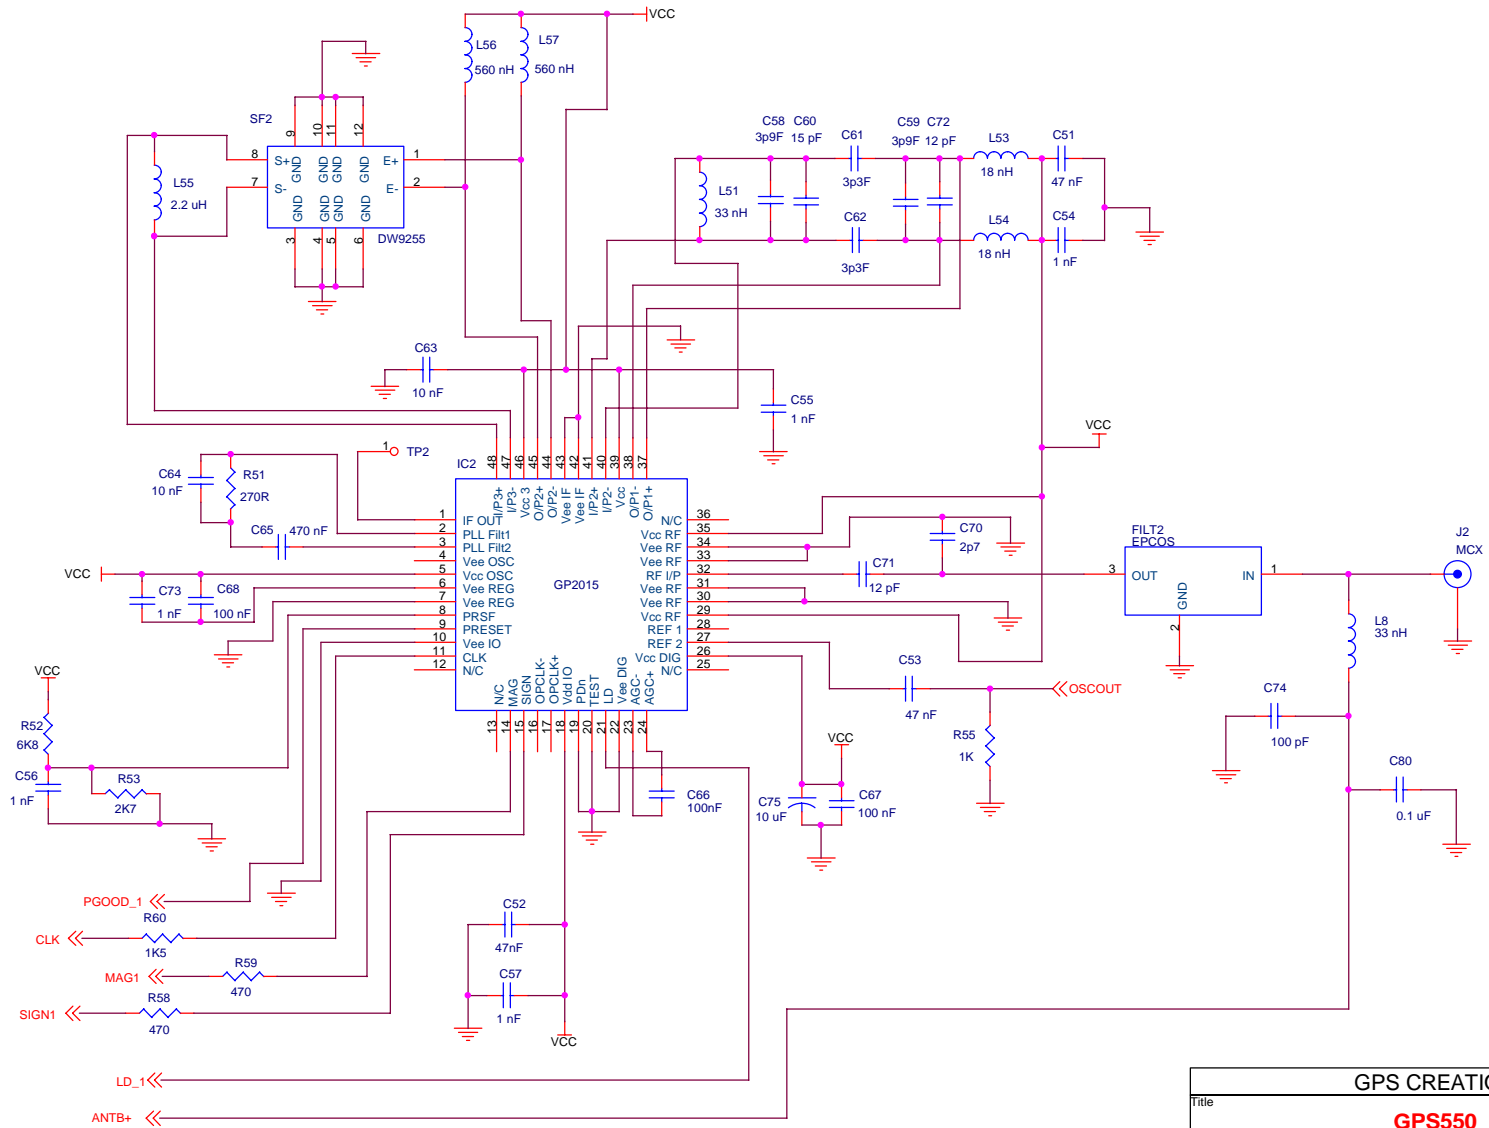

GPS CREATIONS		
Title		
GPS550		
Size	Document Number	Rev
A	10507-1	A
Date:	Wednesday, January 10, 2007	Sheet 1 of 3

GPS CREATIONS			
Title	GPS550		
Size B	Document Number	10507-1	
Date:	Wednesday, January 10, 2007	Sheet	2 of 3
			Rev A

GPS CREATIONS		
Title	GPS550	
Size B	Document Number	Rev A
	10507-1	
Date:	Wednesday, January 10, 2007	Sheet 3 of 3