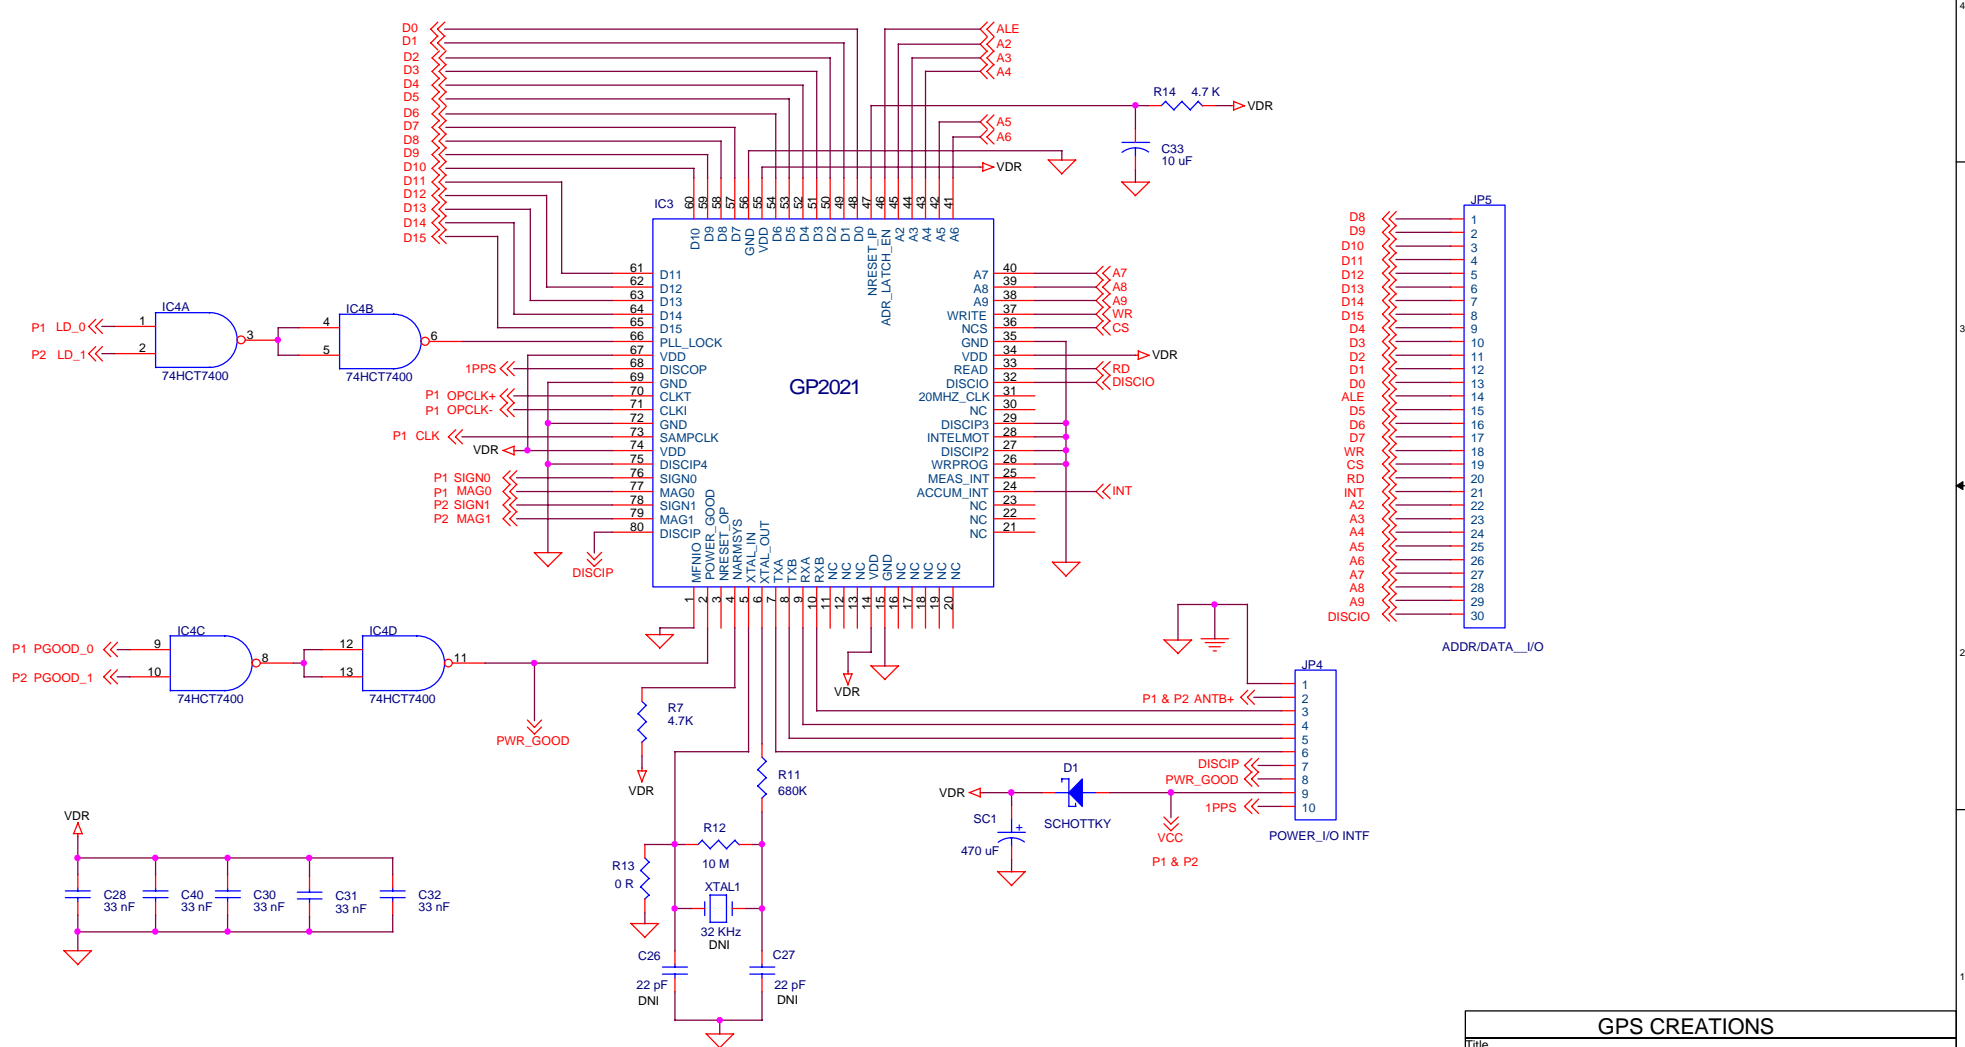

GPS CREATIONS		
Title		
GPS550		
Size	Document Number	Rev
A	10507-1	A
Date:	Wednesday, January 10, 2007	Sheet 1 of 3

GPS CREATIONS			
Title	GPS550		
Size B	Document Number	10507-1	
Date:	Wednesday, January 10, 2007	Sheet	2 of 3
			Rev A

GPS CREATIONS		
Title	GPS550	
Size B	Document Number	Rev A
	10507-1	
Date:	Wednesday, January 10, 2007	Sheet 3 of 3