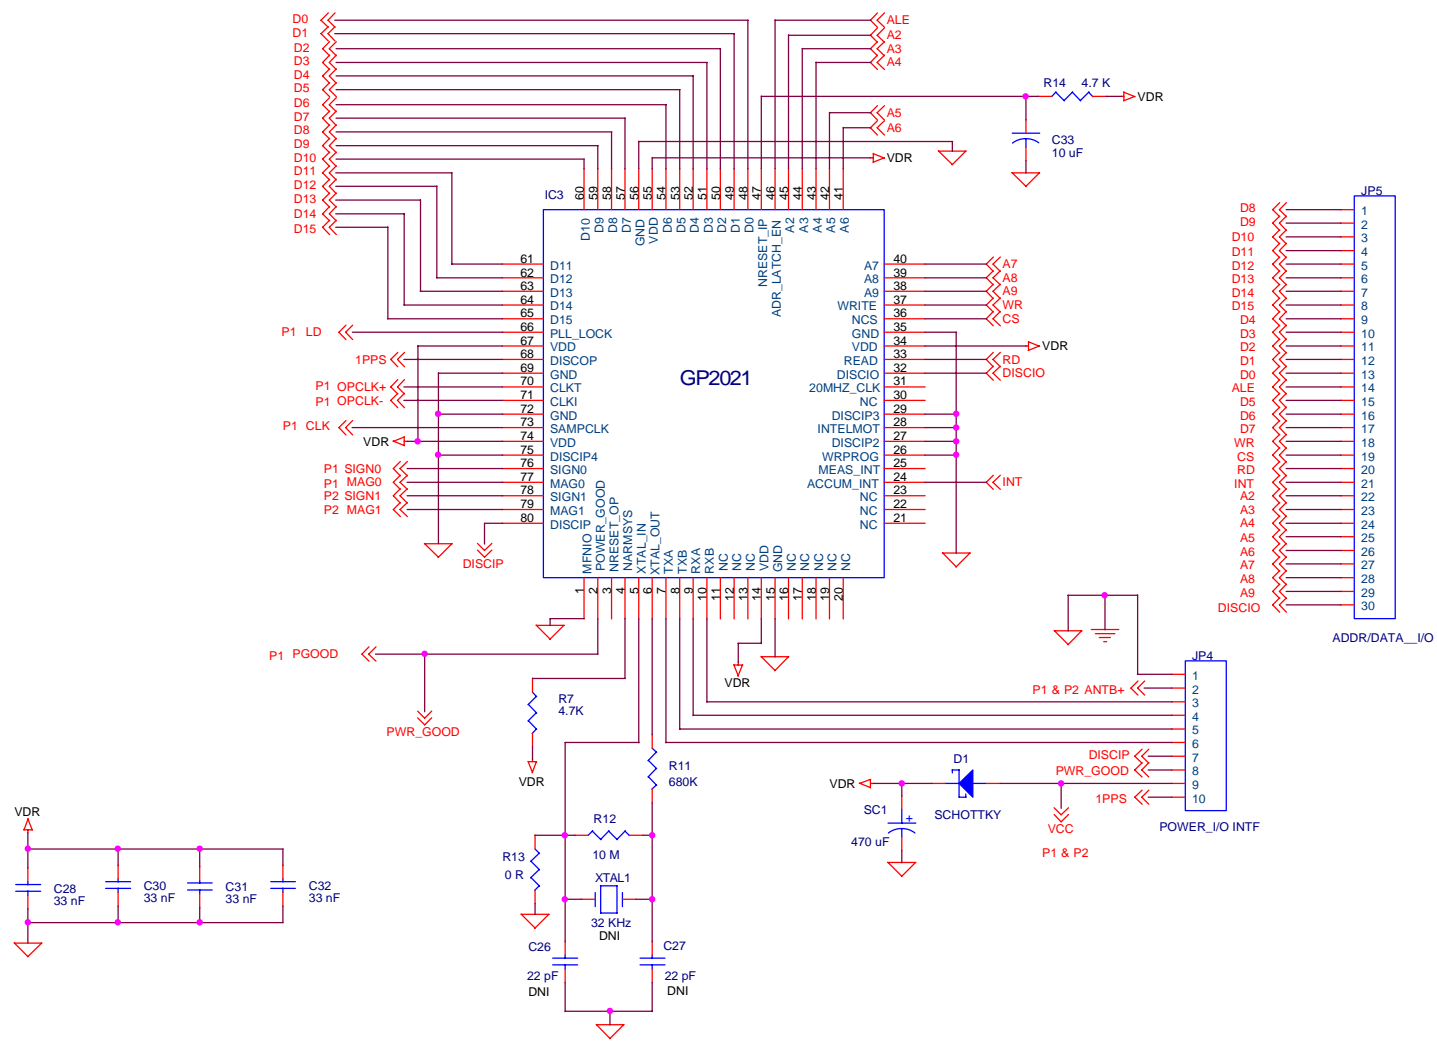

GPS CREATIONS		
Title	GPS500	
Size	Document Number	Rev
A	72103	4
Date:	Tuesday, May 22, 2007	Sheet 1 of 2

GPS CREATIONS		
Title	GPS500	
Size B	Document Number	Rev 4
Date:	Tuesday, May 22, 2007	Sheet 2 of 2